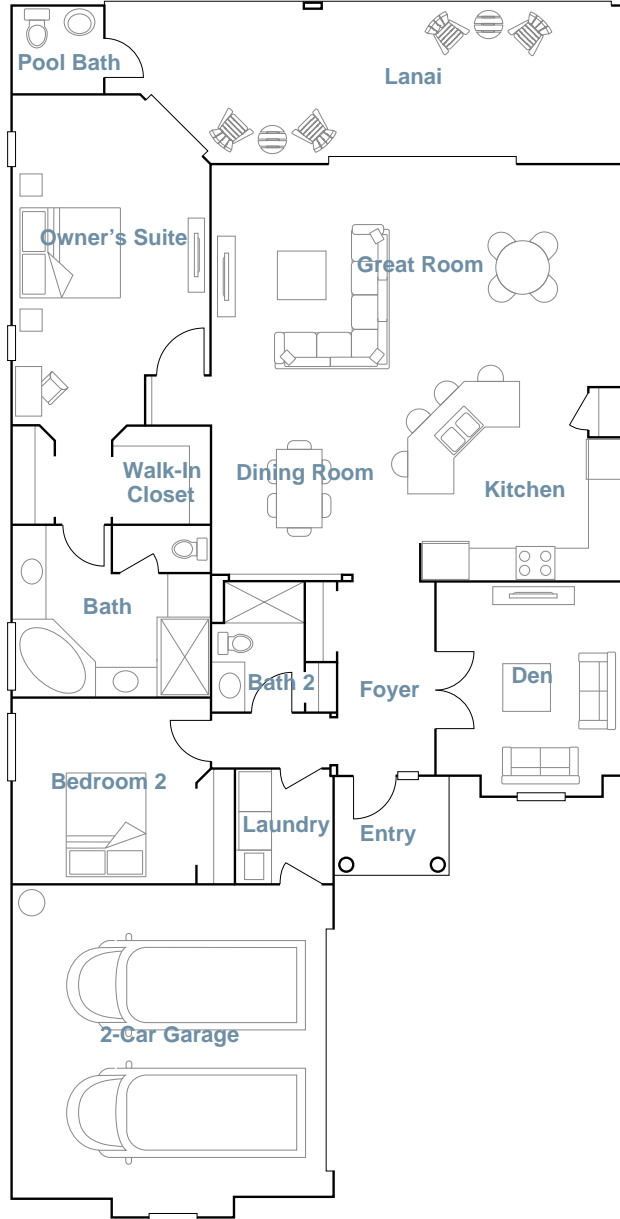

FIRST FLOOR