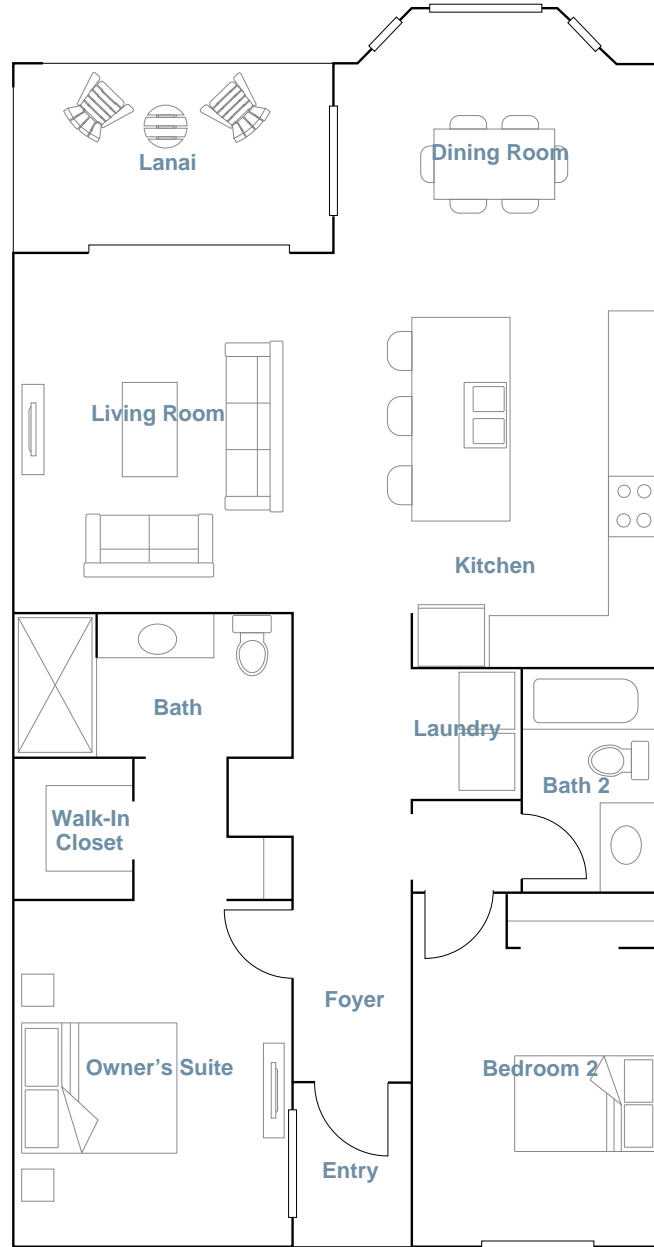

FIRST FLOOR