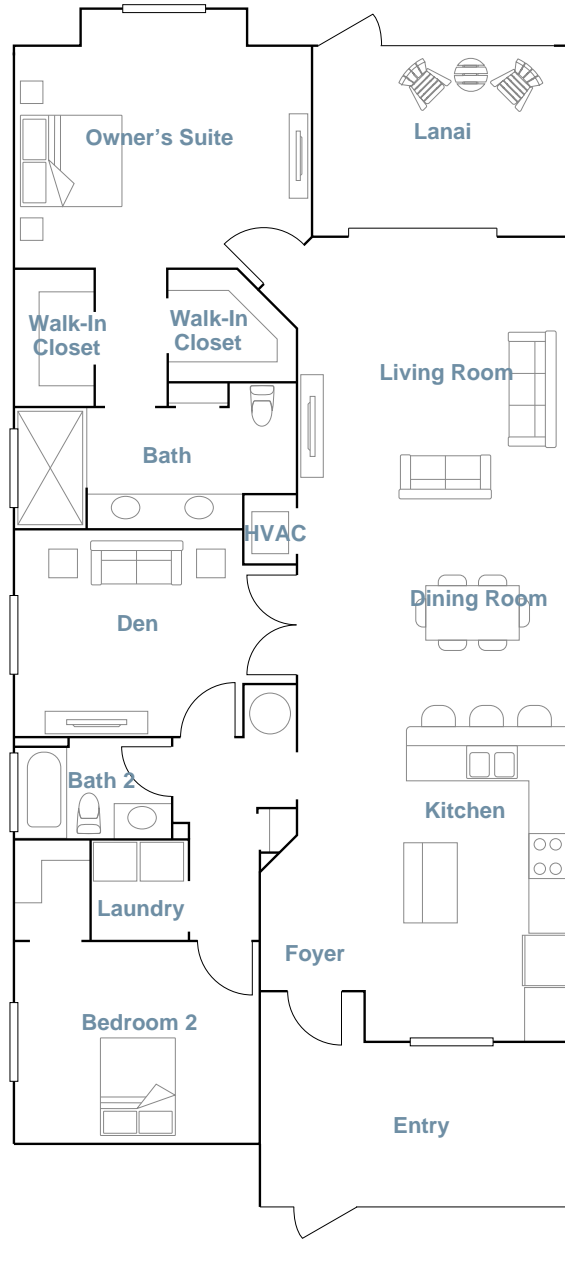

FIRST FLOOR