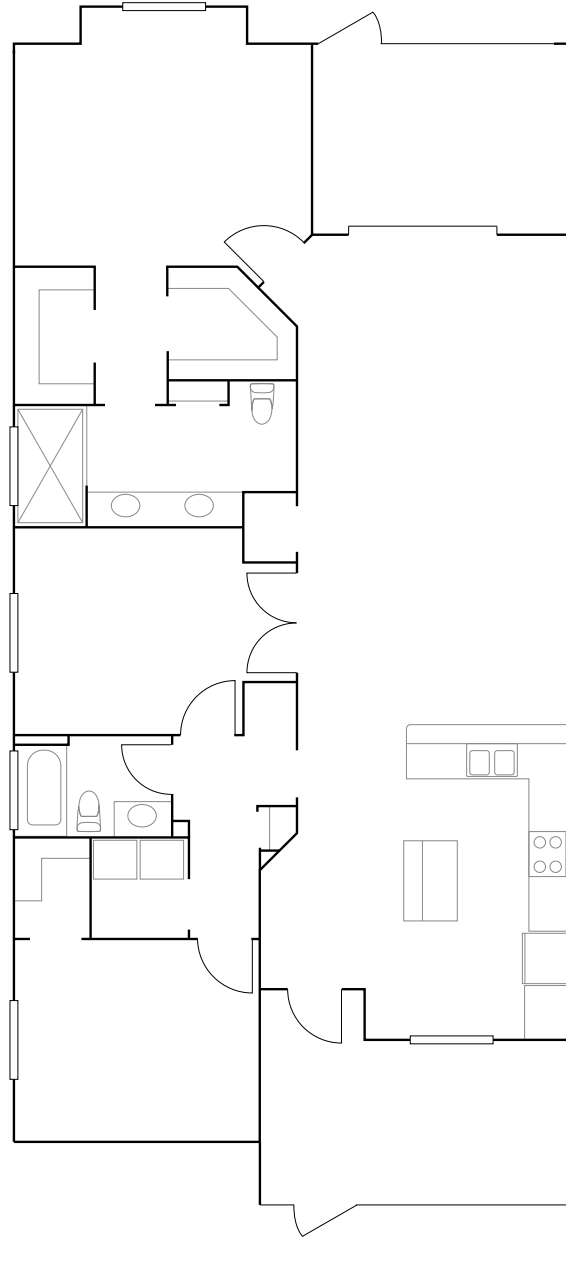

SECOND FLOOR