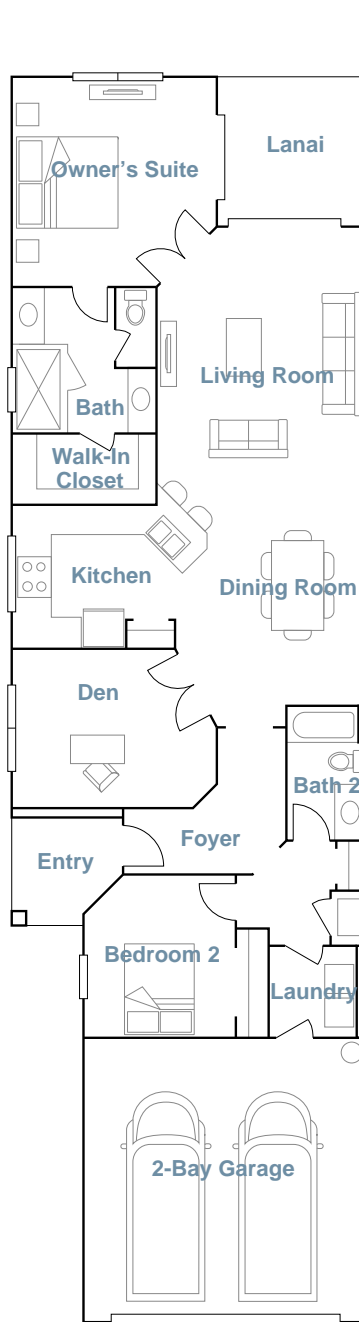

FIRST FLOOR