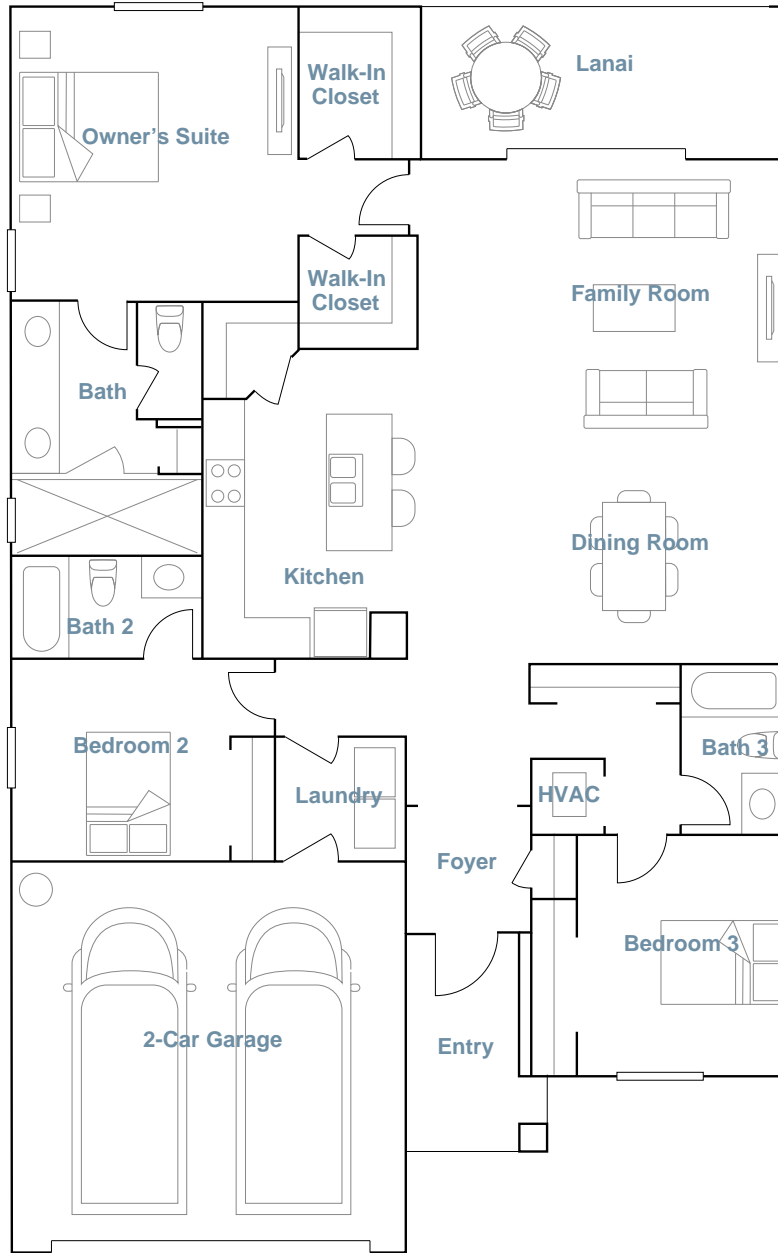

FIRST FLOOR