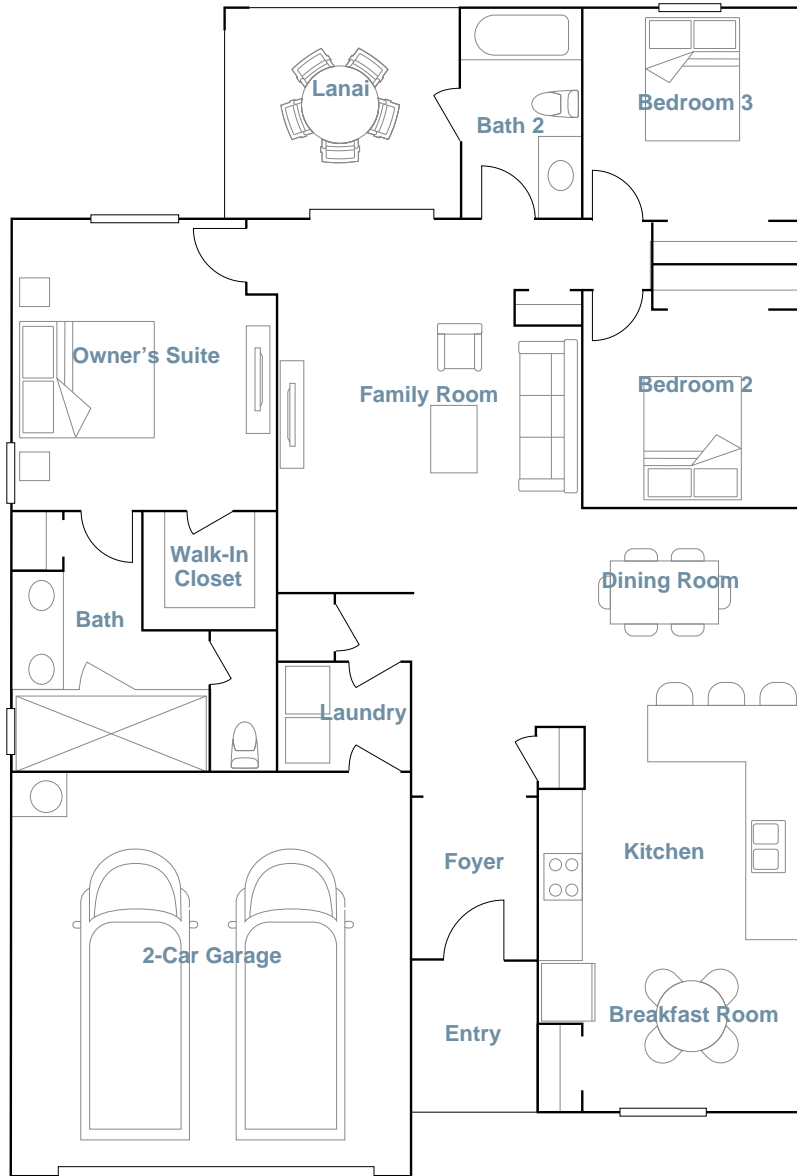

FIRST FLOOR