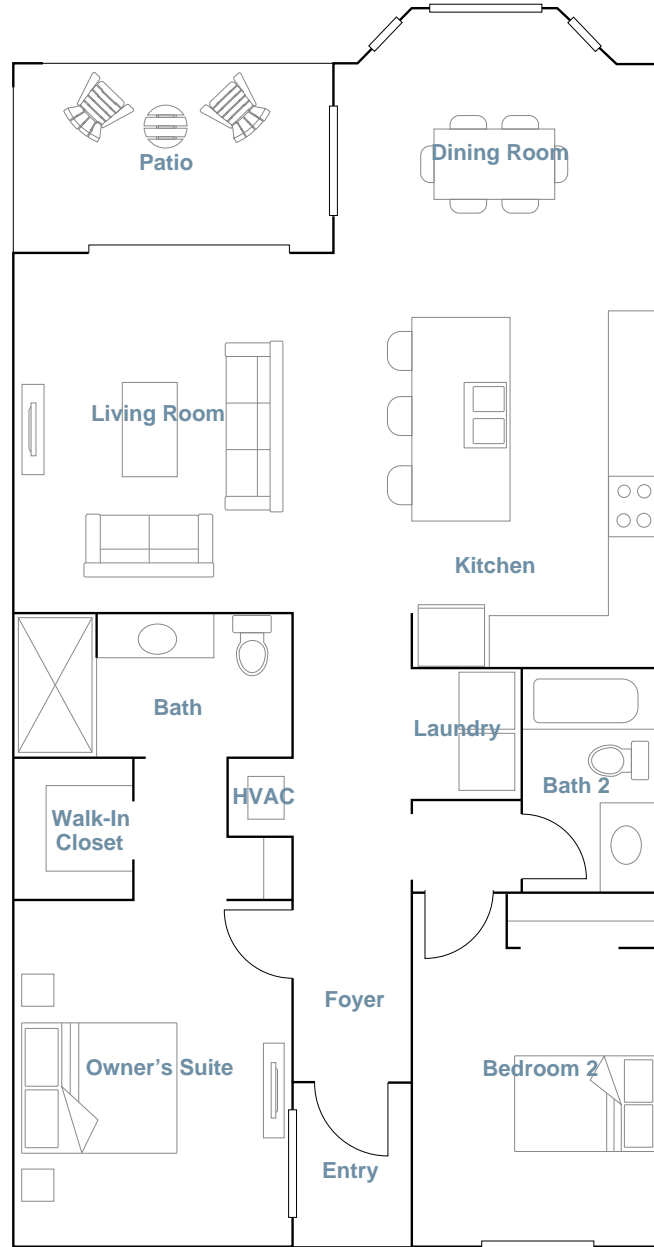

# BIRKDALE

SQUARE FOOTAGE: **1,154**

---

BEDROOMS: **2**

---

BATHROOMS: **2**

---

GARAGE: **0**

# FIRST FLOOR

---

# SECOND FLOOR

---