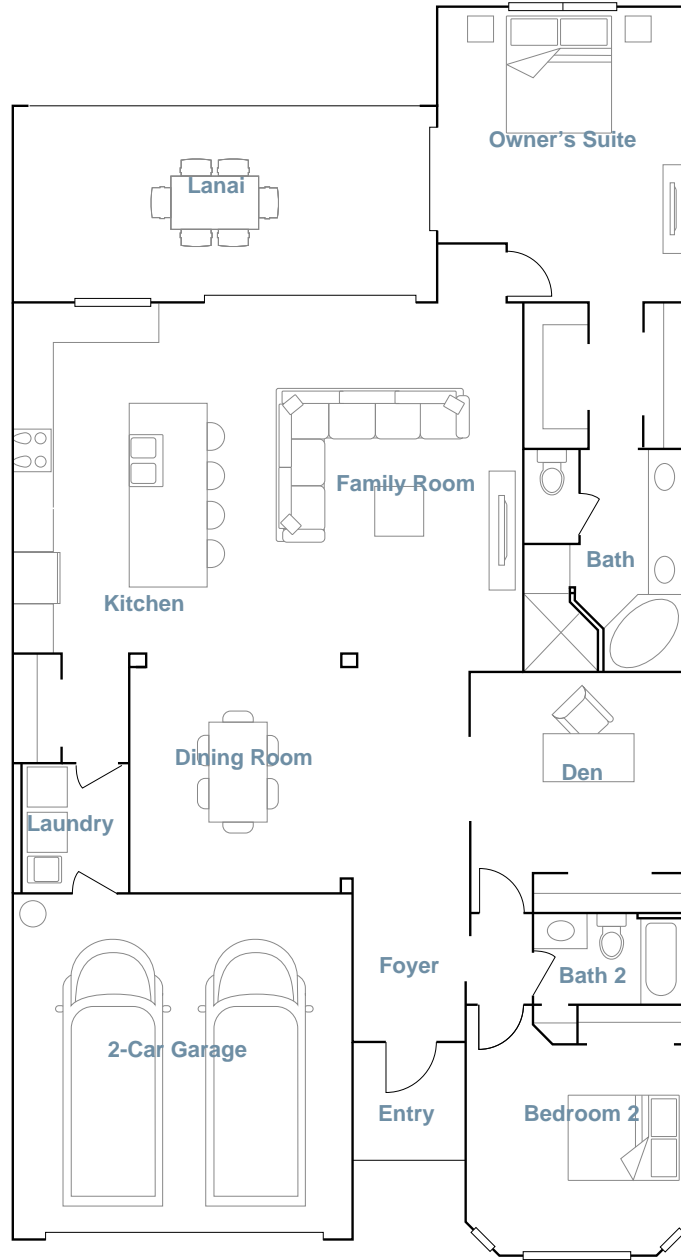

# AZALEA

SQUARE FOOTAGE: **2,061**

---

BEDROOMS: **2**

---

BATHROOMS: **2**

---

GARAGE: **2**

# FIRST FLOOR

---

# SECOND FLOOR

---